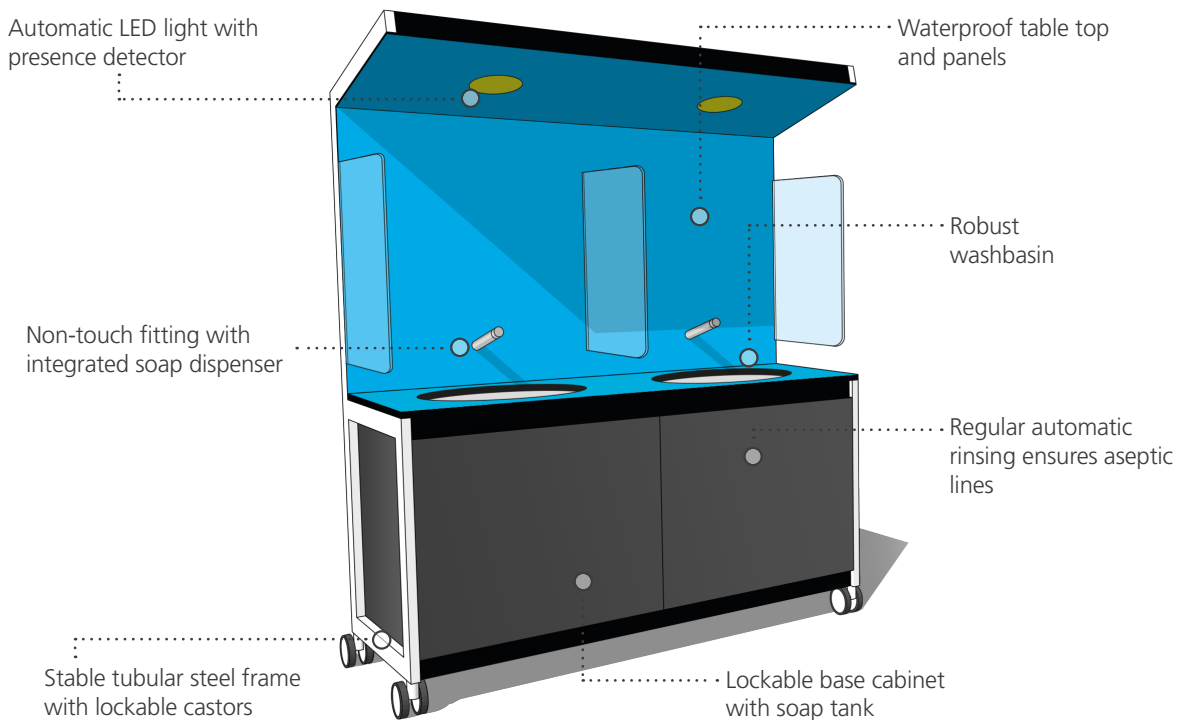

hyggi

**IMMEDIATELY
READY FOR USE**

Simple installation without
structural measures

WALDNER

hyggi

The mobile hygiene station

Hyggi is ideally suited for multifunctional use in foyers, corridors and rooms, in the cafeteria or canteen – wherever additional hand washing facilities are required.

-  High standard of hygiene
-  Quick & easy installation
-  Multifunctional use

WALDNER

help.waldner.de/en

Made in Germany